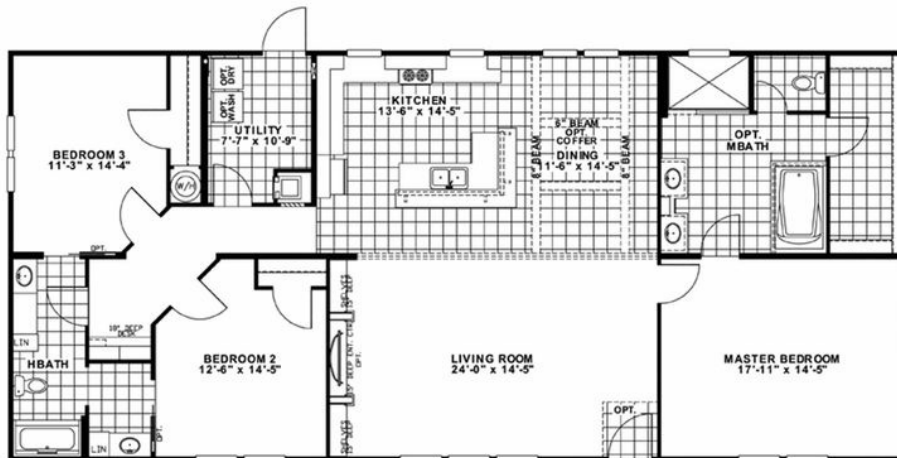

VERSAILLES

VERSAILLES

Model number:

3 beds • 2 baths • 1980 sq.ft. • 32' width • 66' depth

Our home building facilities invest in continuous product and process improvements. Plans, dimensions, features, materials, specifications and availability are subject to change without notice or obligation. Renderings and floor plans are representative likenesses of our homes and may differ from the actual homes. We invite you to tour a Home Center near you and inspect the highest value in quality housing available or call (304) 472-9220 to speak with a Home Consultant. Copyright 2017, CMH. All rights reserved.

**VERSAILLES** Model number:**3 beds • 2 baths • 1980 sq.ft. • 32' width • 66' depth**

Our home building facilities invest in continuous product and process improvements. Plans, dimensions, features, materials, specifications and availability are subject to change without notice or obligation. Renderings and floor plans are representative likenesses of our homes and may differ from the actual homes. We invite you to tour a Home Center near you and inspect the highest value in quality housing available or call (304) 472-9220 to speak with a Home Consultant. Copyright 2017, CMH. All rights reserved.